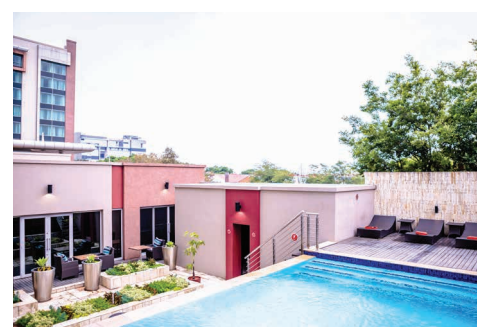

Welcome to the trendy and arty suburb of Rosebank

Location

Ideally located in one of Johannesburg's most relaxing and well-connected suburbs, this Rosebank hotel is as convenient and equipped for business as it is for a leisure break in the city.

Just two blocks away from The Rosebank Mall and The Rosebank Gautrain station, a 30 minute drive from O.R. Tambo International Airport and just 5 minutes from the Sandton business district, whatever brings you to Johannesburg, you couldn't be better positioned.

Guest Bedrooms

Accommodation at Southern Sun Rosebank is designed for guest comfort and convenience, with selected luxury extras to add to your experience. Premium cotton bedding, superior comfort beds, elegant bathrooms with big showers to ensure that you feel-at-home and well taken care of.

Rooms include:

- Air-conditioning
- Complimentary unlimited WiFi
- Tea and coffee station
- Mini fridge
- Large work desk
- TV with selected DSTV channels
- Large electronic safe

[READ MORE](#)