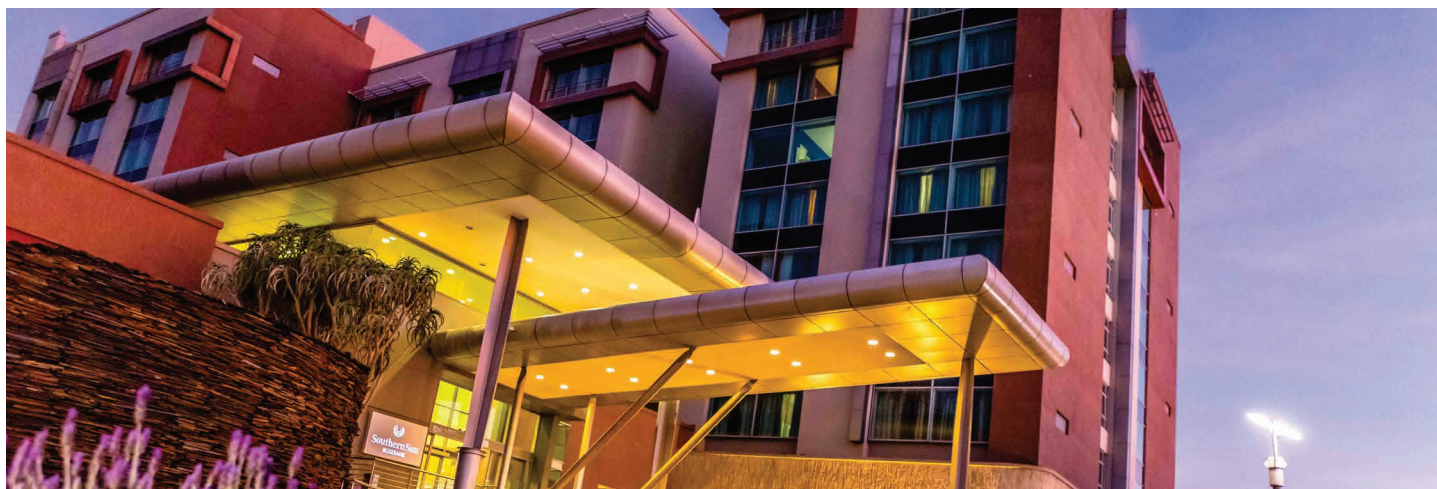

# Welcome to the trendy and arty suburb of Rosebank

## Location

Ideally located in one of Johannesburg's most relaxing and well-connected suburbs, this Rosebank hotel is as convenient and equipped for business as it is for a leisure break in the city.

Just two blocks away from The Rosebank Mall and The Rosebank Gautrain station, a 30 minute drive from O.R. Tambo International Airport and just 5 minutes from the Sandton business district, whatever brings you to Johannesburg, you couldn't be better positioned.

## Guest Bedrooms

Accommodation at Southern Sun Rosebank is designed for guest comfort and convenience, with selected luxury extras to add to your experience. Premium cotton bedding, superior comfort beds, elegant bathrooms with big showers to ensure that you feel-at-home and well taken care of.

# Groups & Conferences

Southern Sun Rosebank is one of the best-equipped and most versatile hotel conference venues in Johannesburg with space to host everything from intimate boardroom meetings to large-scale seminars, as well as elegant black-tie events and special occasions for up to 300 guests. All event venues in the conference centre have digital signage for ease of location and are all equipped with the latest technologies.