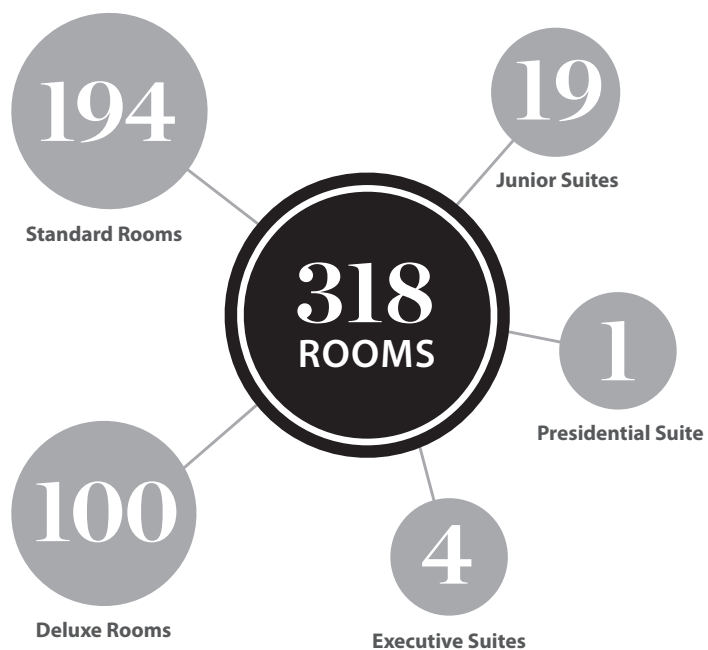

## Guest Bedrooms

Accommodation at Southern Sun Rosebank is designed for guest comfort and convenience, with selected luxury extras to add to your experience. Premium cotton bedding, superior comfort beds, elegant bathrooms with big showers to ensure that you feel-at-home and well taken care of.

Rooms include:

- Air-conditioning
- Complimentary unlimited WiFi
- Tea and coffee station
- Mini fridge
- Large work desk
- TV with selected DSTV channels
- Large electronic safe

[READ MORE](#) 