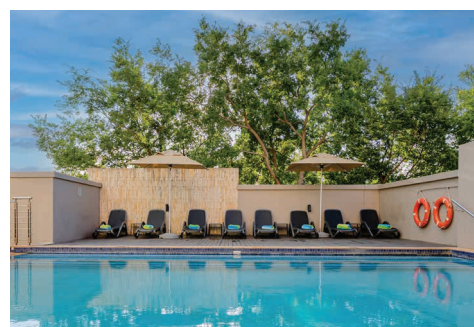

Welcome to the trendy and arty suburb of Rosebank

Location

Ideally located in one of Johannesburg's most relaxing and well-connected suburbs, this Rosebank hotel is as convenient and equipped for business as it is for a leisure break in the city.

Just two blocks away from The Rosebank Mall and The Rosebank Gautrain station, a 30 minute drive from O.R. Tambo International Airport and just 5 minutes from the Sandton business district, whatever brings you to Johannesburg, you couldn't be better positioned.

Guest Bedrooms

Accommodation at Southern Sun Rosebank is designed for guest comfort and convenience, with selected luxury extras to add to your experience. Premium cotton bedding, superior comfort beds, elegant bathrooms with big showers to ensure that you feel-at-home and well taken care of.

Rooms include:

- Air-conditioning
- Complimentary unlimited WiFi
- Tea and coffee station
- Mini fridge
- Large work desk
- TV with selected DSTV channels
- Large electronic safe

[READ MORE](#)