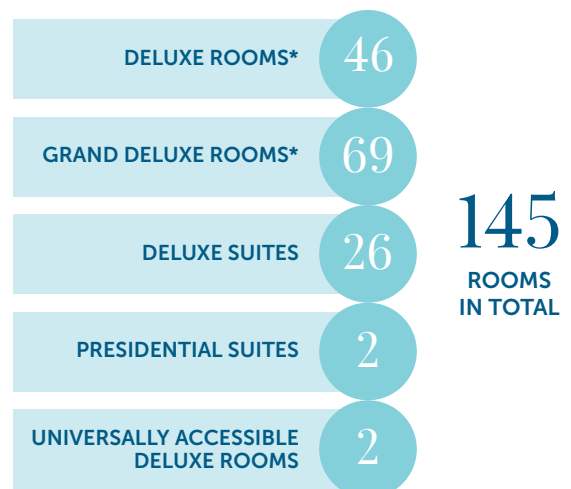

- Private balcony
- Individually controlled air-conditioning
- Spacious bathroom with bath and shower
- King-sized bed
- Complimentary unlimited WiFi
- Tea and coffee station
- Bottled water
- 24-hour room service
- Executive work desk
- TV with selected DStv channels
- Electronic laptop-sized safe

**145**  
ROOMS  
IN TOTAL

\* Inclusive of twin rooms