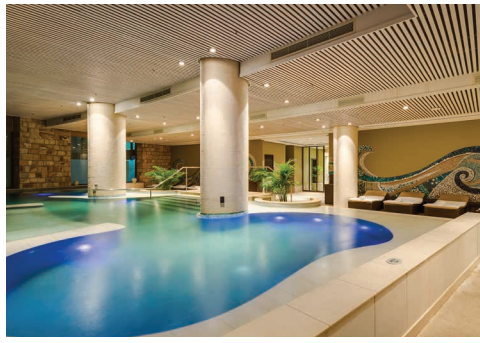

### Accommodation

[READ MORE](#)

Luxury amenities and comforts are offered throughout the modern rooms and suites. Views of the lagoon, the mountains and the hotel's beautiful grounds are framed by floor to ceiling sliding glass doors that open out onto your own private balcony or terrace.

- Private balcony
- Individually controlled air-conditioning
- Spacious bathroom with bath and shower
- King-sized bed
- Complimentary unlimited WiFi
- Tea and coffee station
- Bottled water
- 24-hour room service
- Executive work desk
- TV with selected DStv channels
- Electronic laptop-sized safe

## Facilities

- Complimentary unlimited WiFi
- Outdoor pool
- Restaurant
- Spa
- Fitness centre
- Concierge facilities
- Secure outdoor & complimentary valet parking
- Airport handling service
- Dry cleaning
- Laundry / valet
- Travel desk
- Designer jewellery & African curios boutique
- Easy access & parking for coaches
- Helipad
- Putt putt
- Tennis court