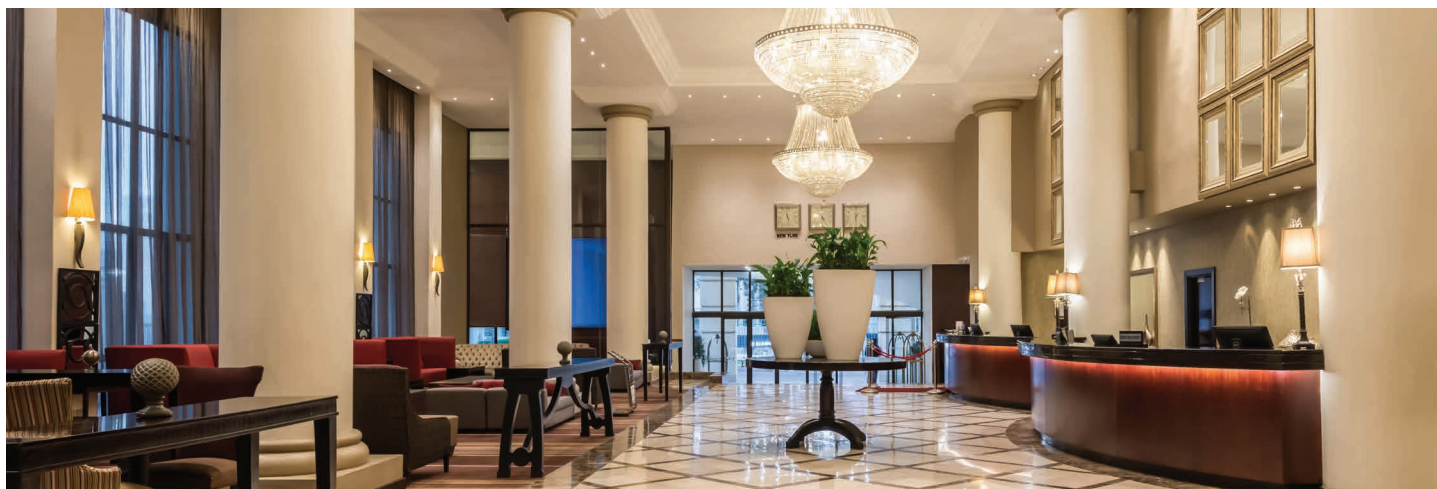

Welcome to our elegant business hotel in Sandton

Location

Located in the heart of Sandton, the Southern Sun Sandton is in close proximity to a number of key attractions.

The hotel is nearby to Sandton City, one of the largest shopping centres in the southern hemisphere, and Nelson Mandela Square, which offers a diverse range of restaurants, shops, entertainment and vibrant nightlife. A Gautrain Station is just seconds away, making this the ideal Sandton base for both the business and leisure traveller, providing ease of access to the many experiences that Johannesburg has to offer.