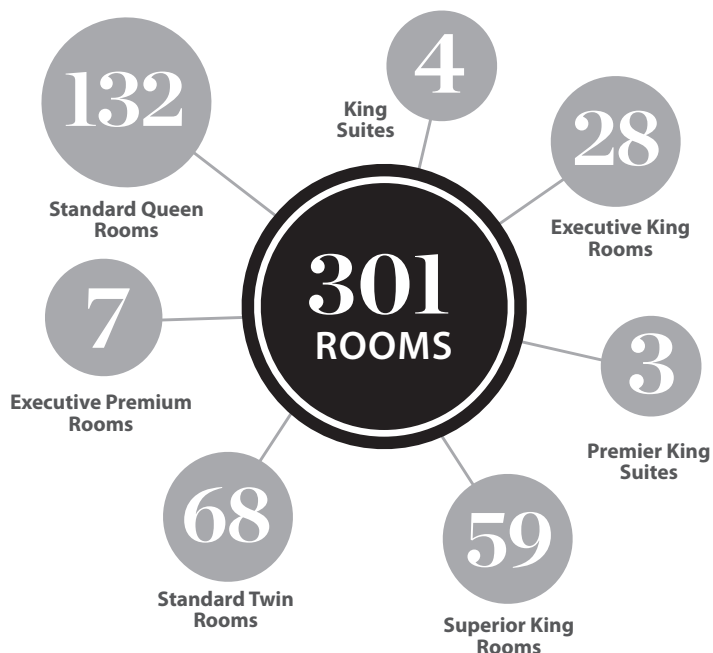

Location

Located in the heart of Sandton, the Southern Sun Sandton is in close proximity to a number of key attractions.

The hotel is nearby to Sandton City, one of the largest shopping centres in the southern hemisphere, and Nelson Mandela Square, which offers a diverse range of restaurants, shops, entertainment and vibrant nightlife. A Gautrain Station is just seconds away, making this the ideal Sandton base for both the business and leisure traveller, providing ease of access to the many experiences that Johannesburg has to offer.

Guest Bedrooms

Accommodation at Southern Sun Sandton consists of spacious and classically decorated rooms that provide the ultimate in comfort and style. Each soundproofed room (with blackout curtains) is furnished with carefully chosen and locally-sourced furniture of the highest quality.

Rooms include:

- Air-conditioning
- Complimentary unlimited WiFi
- Tea and coffee station
- Refrigerator
- In-room dining service
- Large work desk
- TV with selected DStv channels
- Large safe

[READ MORE](#)