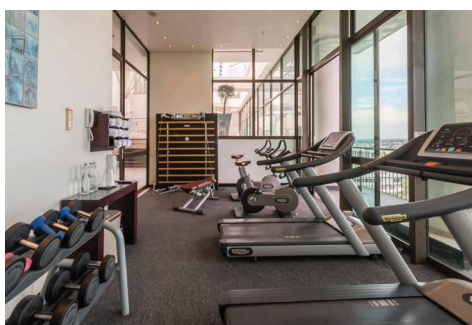

Hotel Services

Hotel Facilities

- Complimentary unlimited WiFi
- Rooftop pool
- Restaurants & Bars
- Business centre
- Fitness centre
- Concierge facilities
- Dry cleaning
- Laundry / valet
- 24-hour underground parking
- Free Sandton Gautrain station shuttle
- Transfer service (charge)