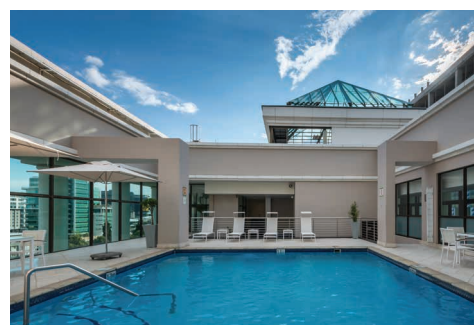

Welcome to our elegant business hotel in Sandton

Location

Located in the heart of Sandton, the Southern Sun Sandton is in close proximity to a number of key attractions.

The hotel is nearby to Sandton City, one of the largest shopping centres in the southern hemisphere, and Nelson Mandela Square, which offers a diverse range of restaurants, shops, entertainment and vibrant nightlife. A Gautrain Station is just seconds away, making this the ideal Sandton base for both the business and leisure traveller, providing ease of access to the many experiences that Johannesburg has to offer.

Guest Bedrooms

Accommodation at Southern Sun Sandton consists of spacious and classically decorated rooms that provide the ultimate in comfort and style. Each soundproofed room (with blackout curtains) is furnished with carefully chosen and locally-sourced furniture of the highest quality.

Rooms include:

- Air-conditioning
- Complimentary unlimited WiFi
- Tea and coffee station
- Refrigerator
- In-room dining service
- Large work desk
- TV with selected DStv channels
- Large safe

[READ MORE](#)