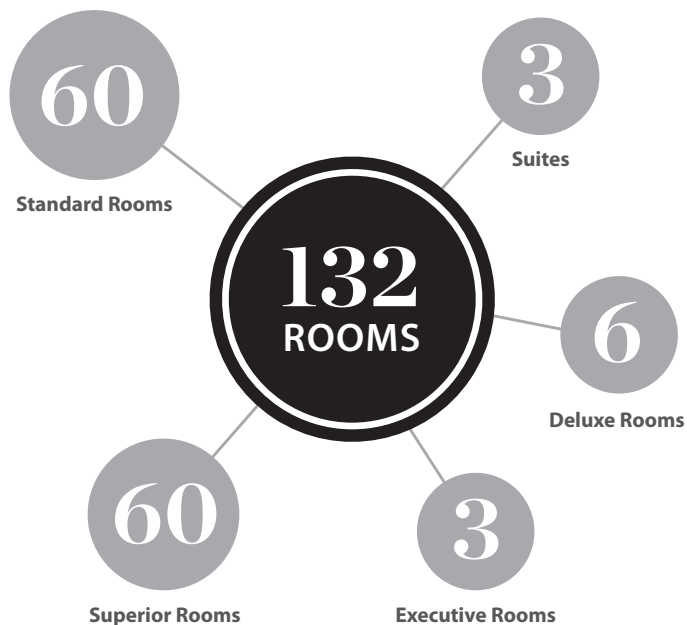

Location

Tucked away in one of the most exclusive areas of Johannesburg, Southern Sun Hyde Park Sandton is the perfect combination of comfort and style.

The hotel is the ideal base from which to explore the sights and sounds of Gauteng and is 25 km from O.R. Tambo International Airport, 6km from the Sandton central business district as well as the Sandton Convention Centre. Hyde Park Corner shopping centre is linked to the hotel with its many restaurants and high-end stores.

Guest Bedrooms

Southern Sun Hyde Park offers guests comfortable accommodation in Sandton characterised by style, relaxation, and elegance. Subtle touches add emphasis to our elegant accommodation, ensuring that guests enjoy superb amenities and outstanding service.

Rooms include:

- Air-conditioning
- Complimentary unlimited WiFi
- Tea and coffee station
- Mini bar
- In-room dining service
- Direct telephone with voicemail
- TV with selected DStv channels
- Digital laptop sized safe
- DVD player

[READ MORE](#)