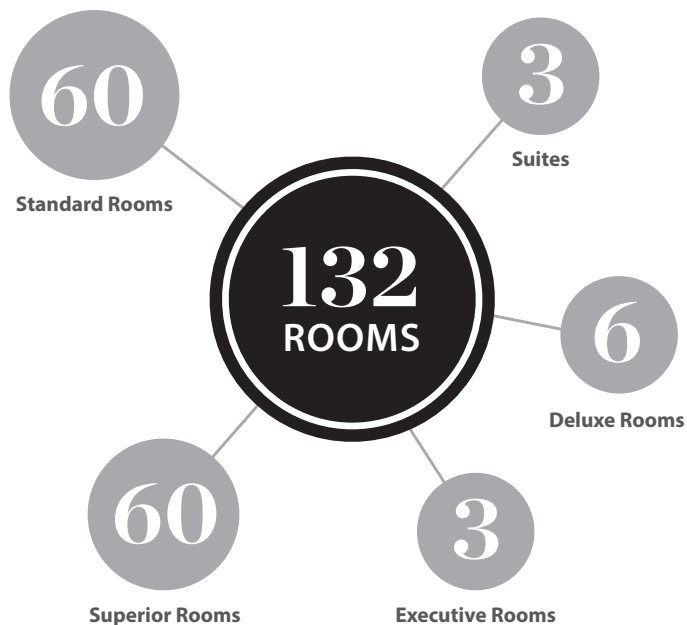

Location

Tucked away in one of the most exclusive areas of Johannesburg, Southern Sun Hyde Park Sandton is the perfect combination of comfort and style.

The hotel is the ideal base from which to explore the sights and sounds of Gauteng and is 25 km from O.R. Tambo International Airport, 6km from the Sandton central business district as well as the Sandton Convention Centre. Hyde Park Corner shopping centre is linked to the hotel with its many restaurants and high-end stores.

Guest Bedrooms

Southern Sun Hyde Park offers guests comfortable accommodation in Sandton characterised by style, relaxation, and elegance. Subtle touches add emphasis to our elegant accommodation, ensuring that guests enjoy superb amenities and outstanding service.

Rooms include:

- Air-conditioning
- Complimentary unlimited WiFi
- Tea and coffee station
- Mini bar
- In-room dining service
- Direct telephone with voicemail
- TV with selected DStv channels
- Digital laptop sized safe
- DVD player

[READ MORE](#)