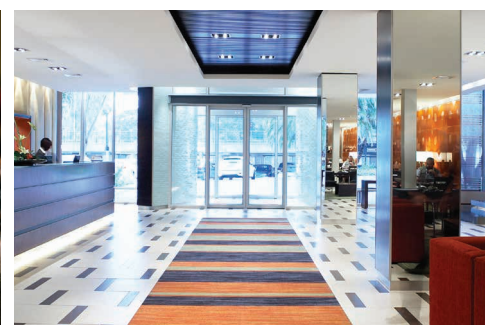

Welcome to stylish accommodation in beautiful Newlands

Location

Nestled in leafy Newlands in the southern suburbs of Cape Town, Southern Sun Newlands offers a convenient location away from the bustle of the city.

Cape Town's many attractions are within easy reach – the iconic Table Mountain, Newlands Sports Stadium, Kirstenbosch Botanical Gardens and close proximity to a number of beaches including Clifton and Camps Bay. In addition to all the hotel's amenities, guests also enjoy complimentary access to the Sports Science Institute fitness centre and the Olympic sized Newlands swimming pool across the road.

Guest Bedrooms

The hotel's spacious en-suite rooms are warm, contemporary and tastefully furnished with hand-picked décor touches, creating a high level of comfort.

Rooms include:

- Air-conditioning
- Complimentary unlimited WiFi
- Tea and coffee station
- Mini fridge
- In-room dining services
- Large work desk
- TV with selected DSTV channels
- Large electronic safe

READ MORE [➤](#)