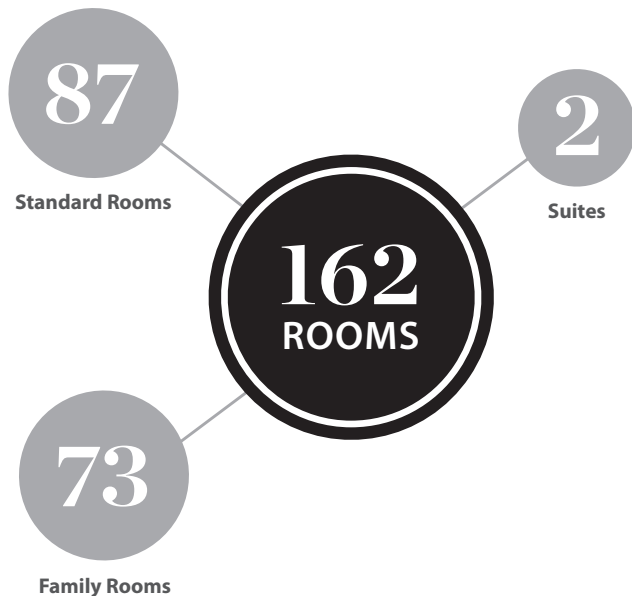

Guest Bedrooms

The hotel's spacious en-suite rooms are warm, contemporary and tastefully furnished with hand-picked décor touches, creating a high level of comfort.

Rooms include:

- Air-conditioning
- Complimentary unlimited WiFi
- Tea and coffee station
- Mini fridge
- In-room dining services
- Large work desk
- TV with selected DSTV channels
- Large electronic safe