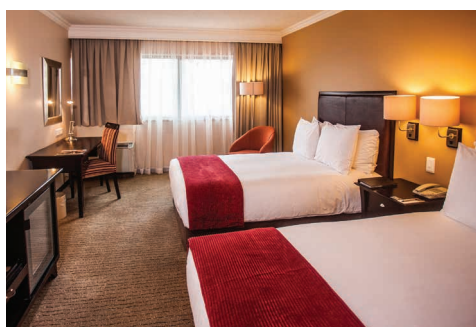

Welcome to the heart of hospitality in Pretoria

Location

Located in South Africa's administrative capital, our Pretoria hotel is the perfect blend of elegant design and traditional hospitality.

The hotel is popular among politicians, diplomats, business guests and officials, due to its proximity to the many embassies, consulates, and government offices in the Arcadia neighbourhood. For holiday travellers, the hotel is an ideal base from which to explore a host of attractions only a short drive away.

Guest Bedrooms

From the majestic steel and glass façade overlooking the lush gardens, to the tasteful décor of the rooms and the personal service, accommodation at the Southern Sun Pretoria embodies the perfect blend of traditional hospitality and contemporary design.

Rooms include:

- Air-conditioning
- Complimentary unlimited WiFi
- Tea and coffee station
- Mini fridge
- 10-hour in-room dining service
- Large work desk
- TV with selected DSTv channels
- Large electronic safe

[READ MORE](#)