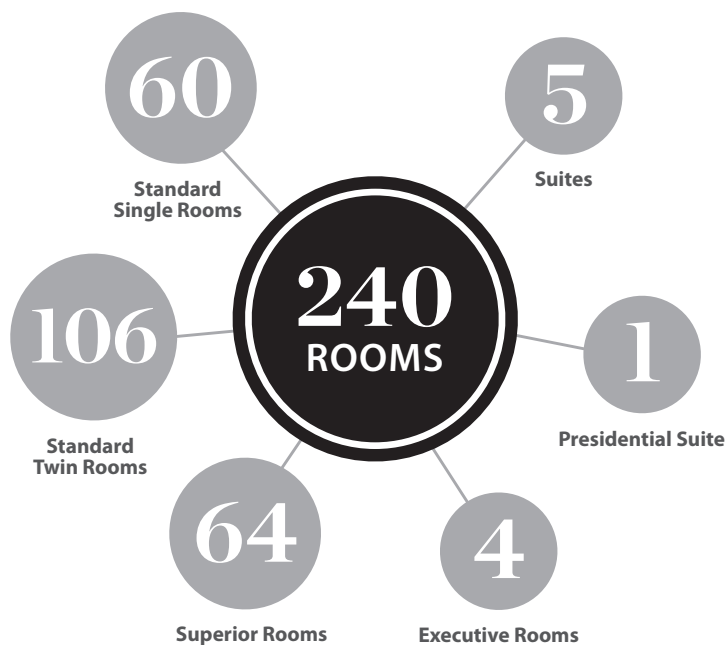

Welcome to the heart of hospitality in Pretoria

Location

Located in South Africa's administrative capital, our Pretoria hotel is the perfect blend of elegant design and traditional hospitality.

The hotel is popular among politicians, diplomats, business guests and officials, due to its proximity to the many embassies, consulates, and government offices in the Arcadia neighbourhood. For holiday travellers, the hotel is an ideal base from which to explore a host of attractions only a short drive away.

Rooms include:

- Air-conditioning
- Complimentary unlimited WiFi
- Tea and coffee station
- Mini fridge
- 10-hour in-room dining service
- Large work desk
- TV with selected DSTv channels
- Large electronic safe