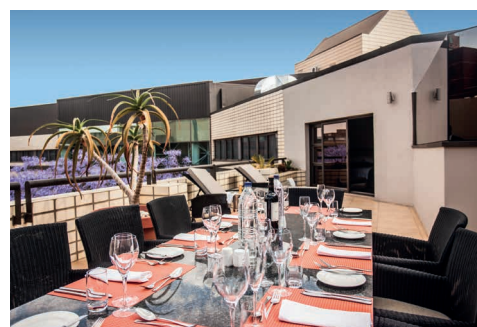

Welcome to the heart of hospitality in Pretoria

Location

Located in South Africa's administrative capital, our Pretoria hotel is the perfect blend of elegant design and traditional hospitality.

The hotel is popular among politicians, diplomats, business guests and officials, due to its proximity to the many embassies, consulates, and government offices in the Arcadia neighbourhood. For holiday travellers, the hotel is an ideal base from which to explore a host of attractions only a short drive away.

Guest Bedrooms

From the majestic steel and glass façade overlooking the lush gardens, to the tasteful décor of the rooms and the personal service, accommodation at the Southern Sun Pretoria embodies the perfect blend of traditional hospitality and contemporary design.

Rooms include:

- Air-conditioning
- Complimentary unlimited WiFi
- Tea and coffee station
- Mini fridge
- 10-hour in-room dining service
- Large work desk
- TV with selected DSTv channels
- Large electronic safe

[READ MORE](#)