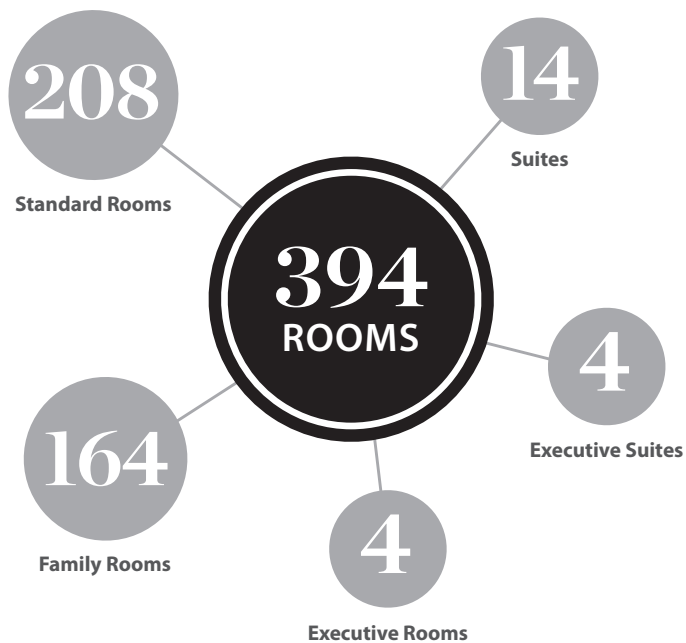

Welcome to grand, classical style in the Mother City

Location

Southern Sun The Cullinan is a premier hospitality destination offering grand hotel accommodation in the heart of Cape Town just moments from the Waterfront.

Guest Bedrooms

Our accommodation is classically styled, with a focus on rich finishes and furnishings, while ensuring an atmosphere of comfort and relaxation. All of our rooms and suites boast spectacular views of Table Mountain, the bustling Table Bay Harbour and Waterfront or the Cape Town city centre.