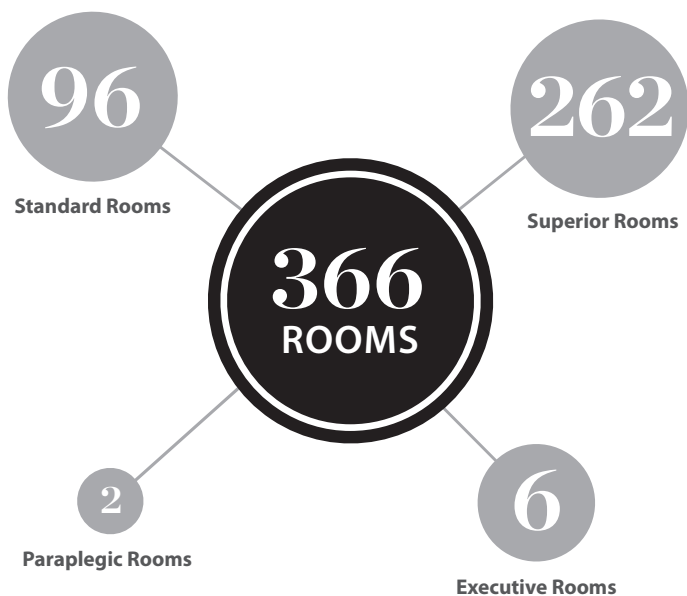

## Guest Bedrooms

Enjoy a peaceful night's sleep without disturbances in our extra comfortable accommodation at Johannesburg's O.R. Tambo International Airport.

Rooms include:

- Air-conditioning
- Complimentary unlimited WiFi
- Tea and coffee station
- Mini fridge (on request)
- Large work desk
- 24-hour in-room dining service
- Direct telephone
- TV with selected DStv channels
- Large safe