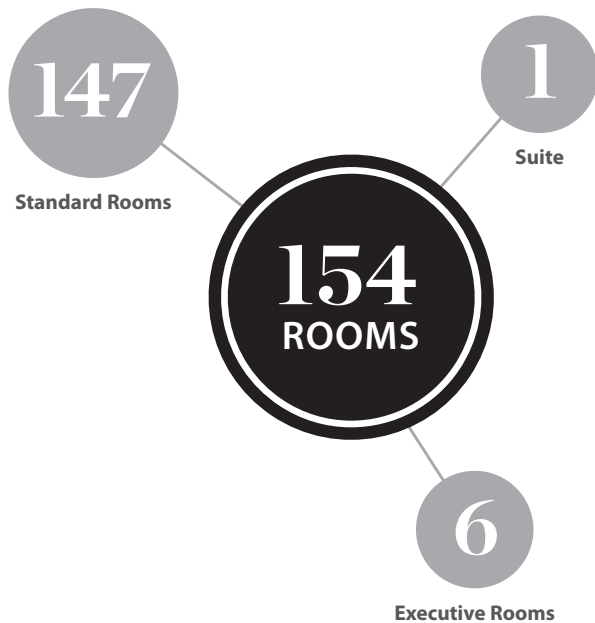

Guest Bedrooms

Beautifully refurbished rooms overlook landscaped gardens and offer comfort and privacy for both business and leisure travellers.

Rooms include:

- Air-conditioning
- Complimentary unlimited WiFi
- Tea and coffee station
- Refrigerator
- 24-hour in-room dining service
- Large work desk
- Direct telephone with voicemail
- TV with 21 satellite channels
- Large electronic safe