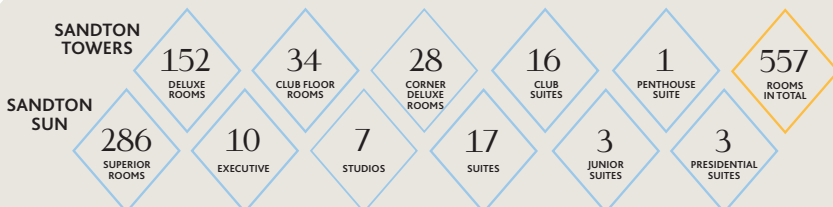

SANDTON SUN & TOWERS