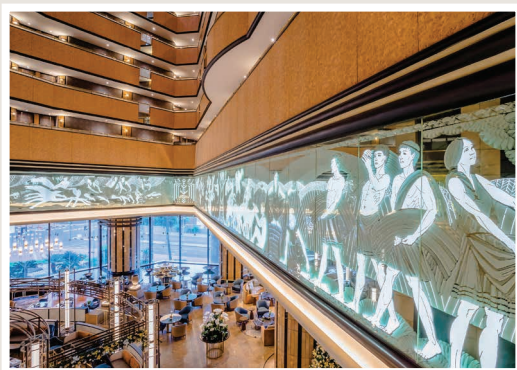

DINING

- San Restaurant, Bar and Deck (located at Sandton Sun) – offers guests grand Jozi-style fine dining with a rooftop bar synonymous with firepits, statement cocktails and a sophisticated clientele. [READ MORE](#)
- The Atrium Restaurant (located at Sandton Towers) – offers guests a refined yet eclectic menu, combining acclaimed international expertise with African flair. [READ MORE](#)

SPA

Located at the Sandton Sun, the Sandton Sun and Towers Spa focuses on holistic wellbeing, restoration and calm. Signature massages, spa collection packages and a full menu of beautifying and restoring treatments for the entire body combine natural African techniques and global therapies.

[READ MORE](#)

MEETINGS & EVENTS

The hotel offers the choice of seven professionally serviced meeting rooms catering for groups of up to 150 delegates. The hotel is also conveniently connected to the Sandton Convention Centre which can host up to 10 000 visitors. The venues are suitable to host business functions, special events, exhibitions and meetings of every description. A dedicated professional conference team is on hand to provide knowledgeable assistance in customising any event to specific requirements and to deliver a streamlined event from start to finish.

VENUE FACILITIES

- Printer service
- Courier service
- Mail and postal service
- Photocopiers
- Business lounge

[READ MORE](#)

VENUES (AT SANDTON SUN)

	Dimensions	Boardroom	Cinema	Schoolroom	Banquet	Cocktail
Business Suite 1	66	16	-	-	-	-
Business Suite 2	48	16	-	-	-	-
Business Suite 3	15	6	-	-	-	-
Business Suite 4	16	6	-	-	-	-
Business Suite 5 + 6 + 7 (D)*	216	40	150	90	100	150
Business Suite 5	72	14	50	30	40	50
Business Suite 6	72	14	50	30	40	50
Business Suite 7	72	14	50	30	40	50

*(D) = Divisible

CONTACT US SANDTON SUN

Cnr Alice Lane & Fifth Street, Sandton
PO Box 784902, Sandton, 2146, South Africa
T: +27 (0)11 780 5000
E: sandtonsun.reservations@southernsun.com
GPS: S 26°06'26" / E 28°03'07"
Galileo: 67554 | Amadeus: SUJNB005
Sabre: 79763 | Worldspan: SUJNB02
[Hotel photo gallery](#)

CONTACT US SANDTON TOWERS

Cnr Fifth & Maude Streets, Sandton
PO Box 784902, Sandton, 2146, South Africa
T: +27 (0)11 780 5555
E: sandtontowers.reservations@southernsun.com
GPS: S 26°06'24" / E 28°03'10"
Galileo: 67554 | Amadeus: SUJNB005
Sabre: 79763 | Worldspan: SUJNB02
[Hotel photo gallery](#)

[/southernsunhotels](#)
[@southernsungrp](#)
[@southernsunhotels](#)
southernsun.com