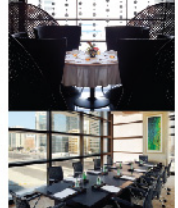

الغرف

يتألف الفندق من ٣٥٣ غرفة ومجموعة من الأجنحة تتوزع على ٢٧ طابق، وتتميز غرف الديلوكس بمساحتها الواسعة وأناقته وأجوائها المريحة ودرجات الألوان المحايدة والخشب الداكن - وهو التصميم ذاته في جميع الغرف.

المساحة	عدد الغرف	نوع العرفة
٣٧-٤١ قدم مربع	٢٨٠	ديلوكس
٥٠-٥٦ قدم مربع	٣٢	إكسكليوتيف
٧٤ قدم مربع	٣٨	جناح مكون من غرفة واحدة
١٤٨ قدم مربع	٣	جناح رئاسي