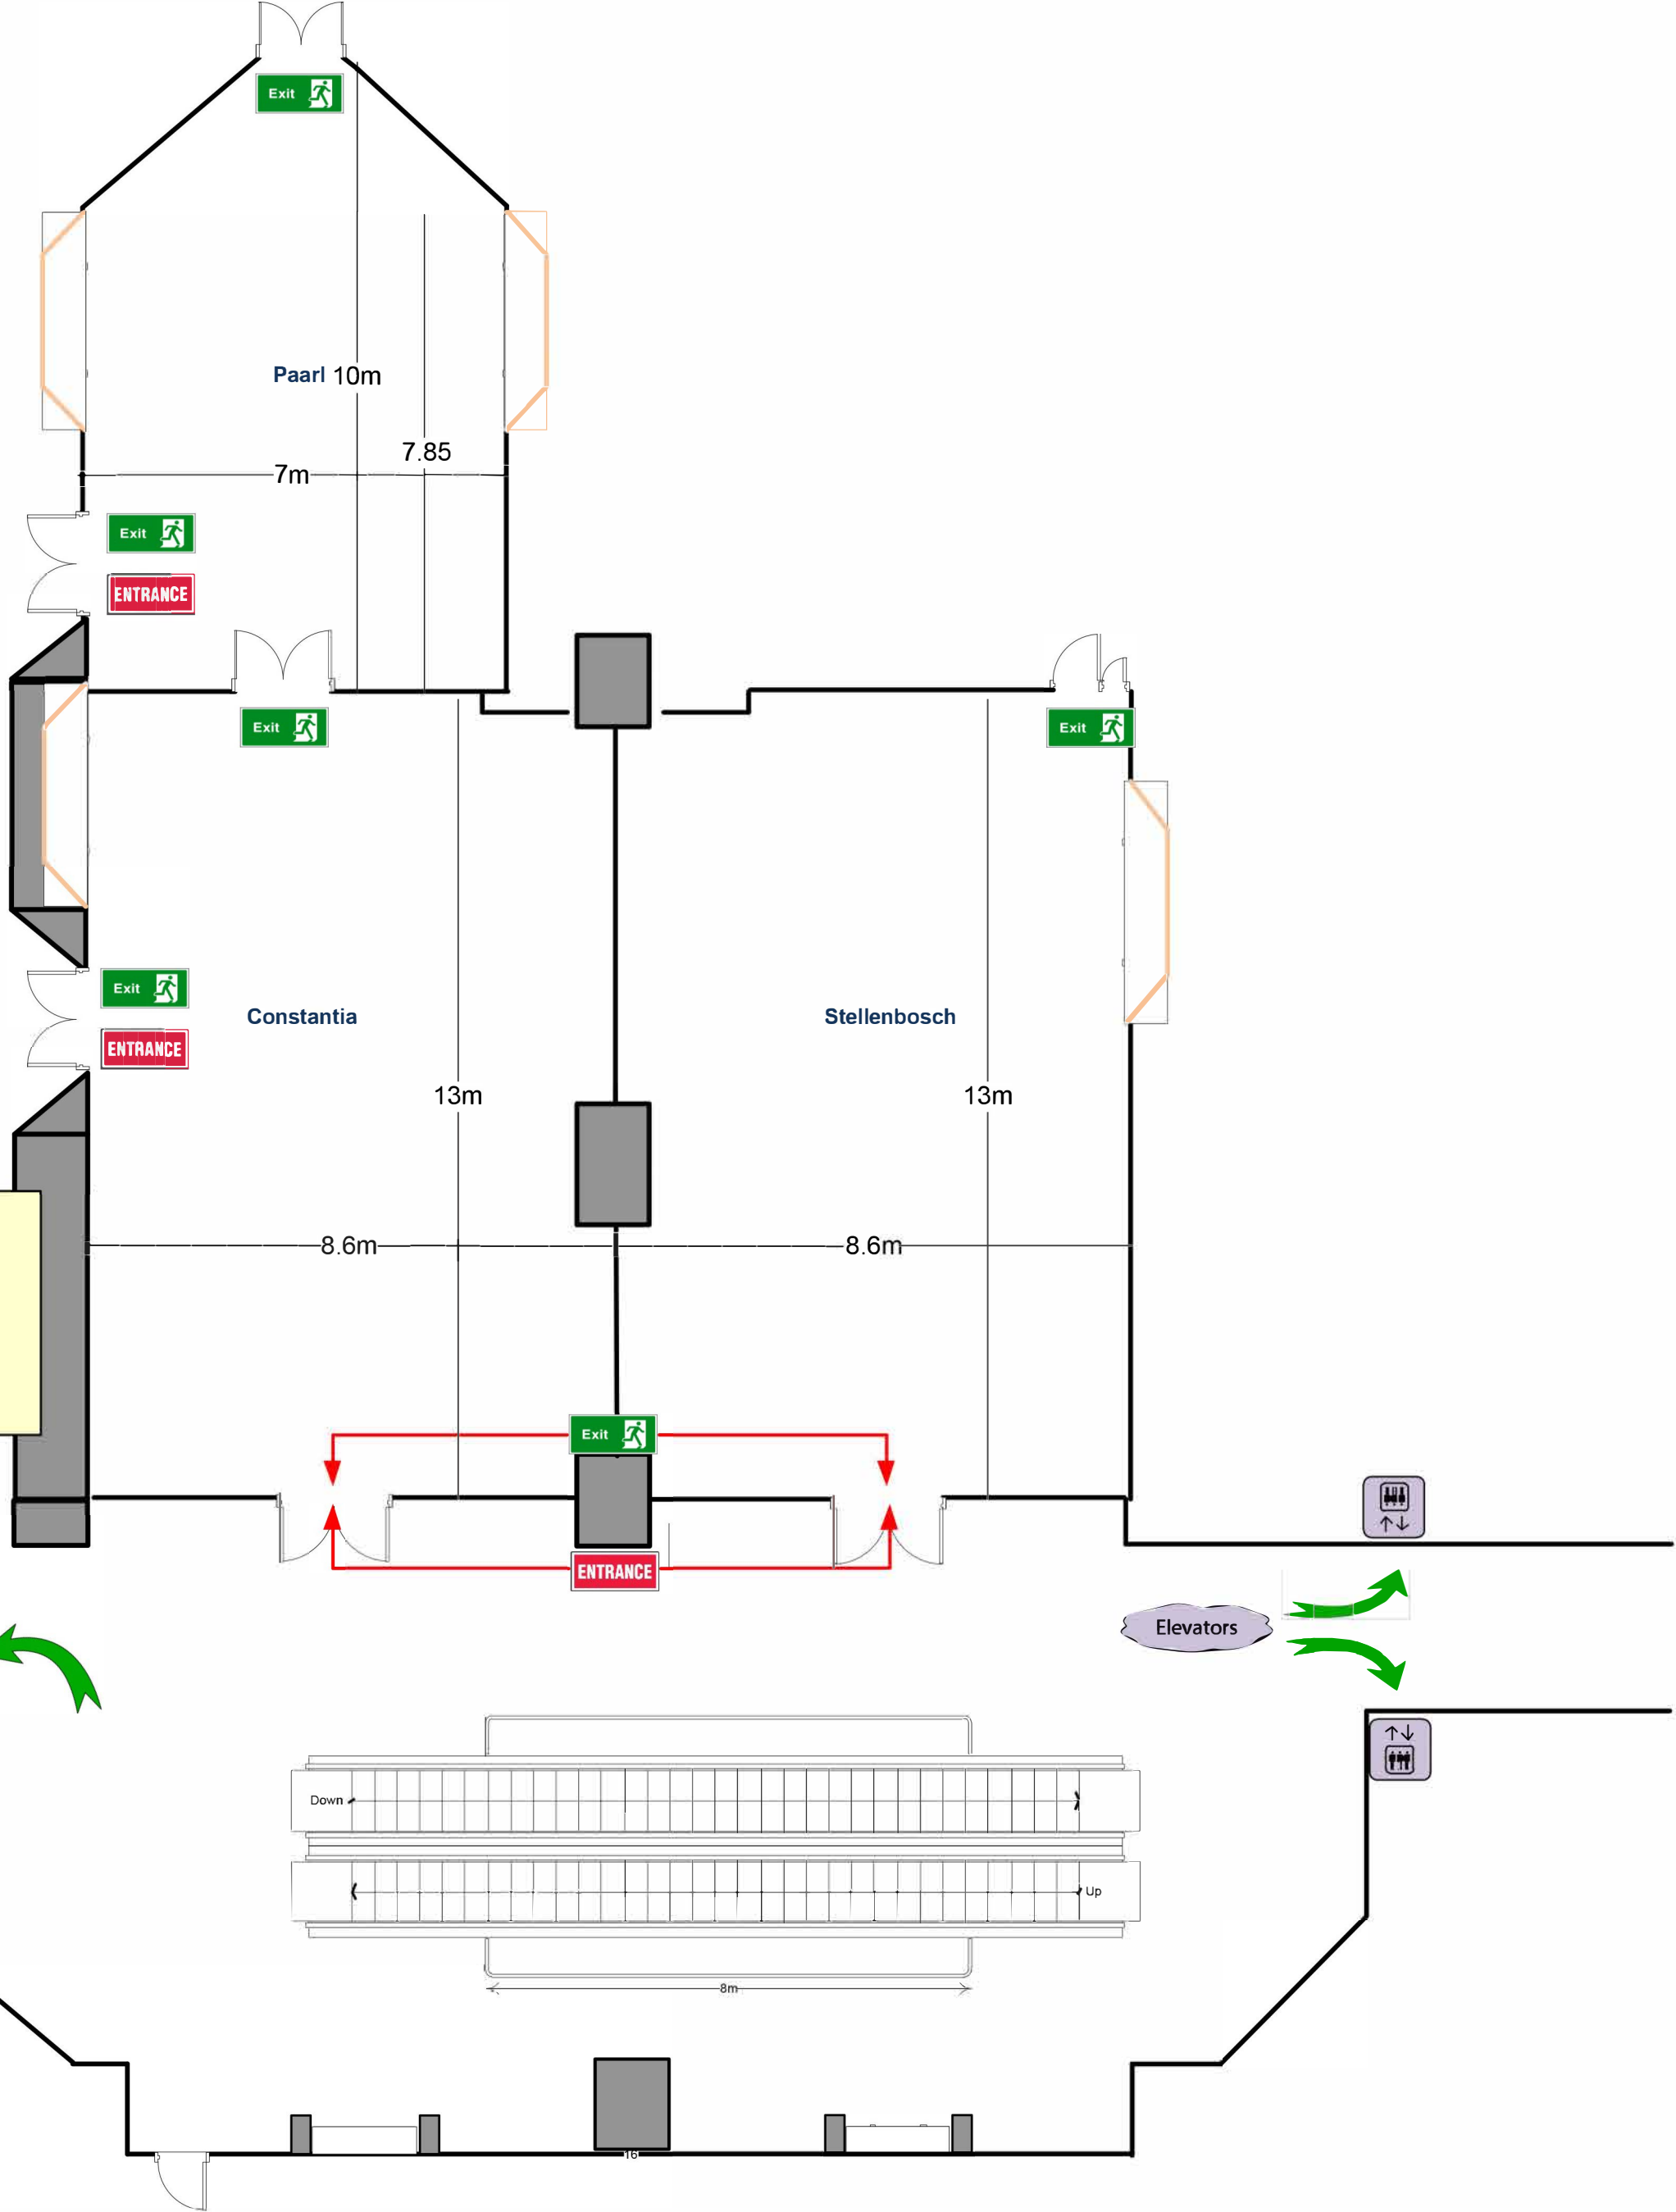

Southern Sun Cape Sun Conference Centre

2nd Floor

- Ceiling Height - 4.8m

Stellenbosch / Constantia
- Square Meters - 111.8m²

Paarl
- Square Meters - 68.95m²

Elevators

Rest Rooms

To Villa Room

Southern Sun Cape Sun Conference Centre

Level: 3RD Floor

- Ceiling Height – 4.8m
- Square Meters – 600.2m²