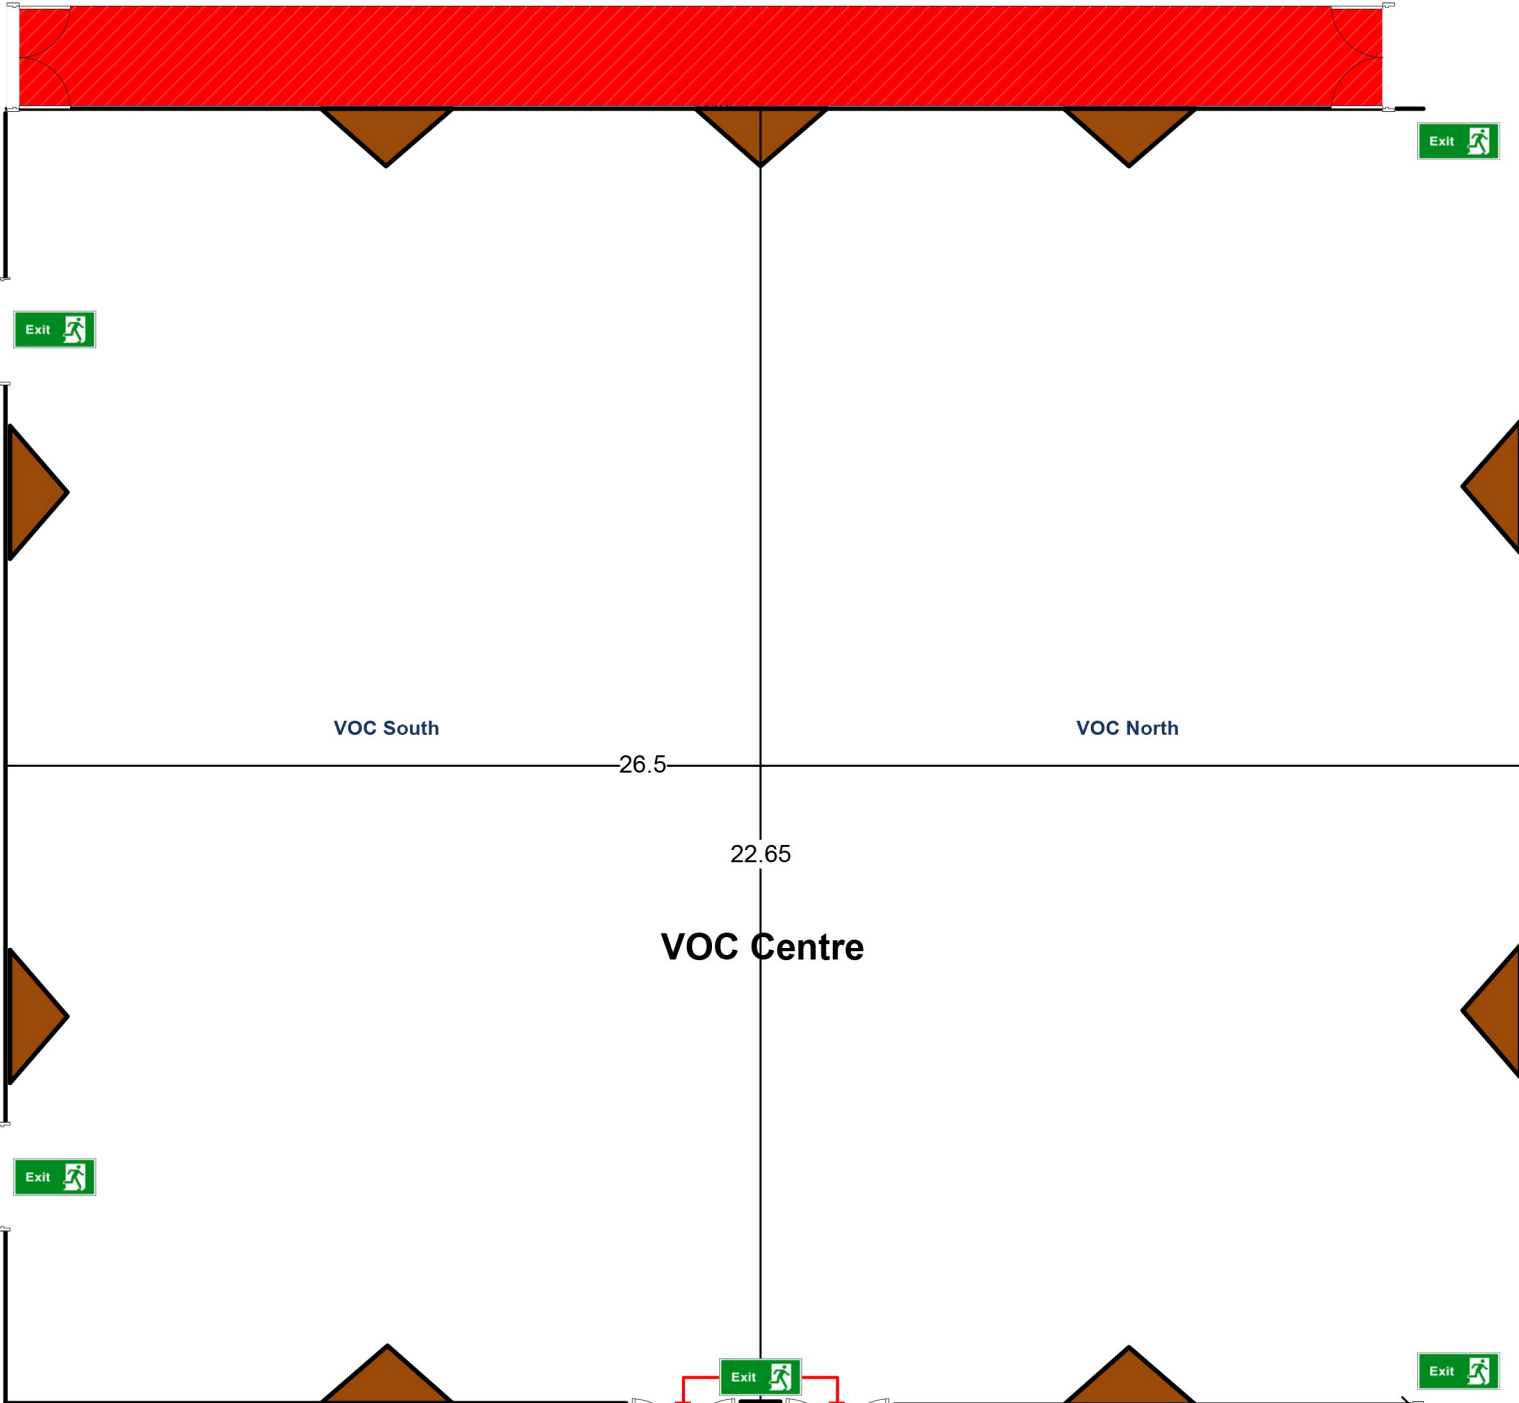

Southern Sun Cape Sun Conference Centre

2nd Floor

- Ceiling Height - 4.8m

Stellenbosch / Constantia
- Square Meters - 111.8m²

Paarl
- Square Meters - 68.95m²

Elevators

Rest Rooms

To Villa Room

Southern Sun Cape Sun Conference Centre

Level: 3RD Floor

- Ceiling Height – 4.8m
- Square Meters – 600.2m²