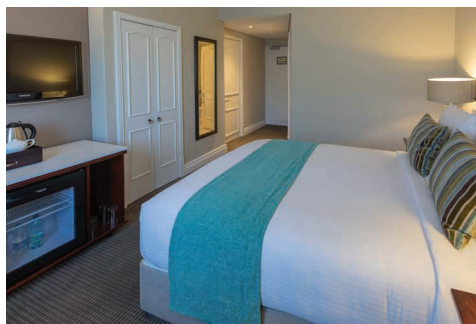

Welcome to hotel comfort near the Kruger National Park

Southern Sun
MBOMBELA

Location

Situated in Nelspruit, Mpumalanga, Southern Sun Mbombela is 40km from the famed Kruger National Park, and adjacent to Emnotweni Casino, Riverside Mall and The Arena - Nelspruit's largest event venue.

The hotel lies in scenic sub-tropical gardens bordering the Lowveld Botanical Gardens, with direct access into the gardens. An unbeatable location with top traveller-rated accommodation in Nelspruit.

Guest Bedrooms

Whether you're in Nelspruit for business or for a family trip to the Kruger National Park, the rooms and suites at Southern Sun Mbombela are well-appointed with everything you'll need to feel at home and stay productive.

Rooms include:

- Air-conditioning
- Complimentary unlimited WiFi
- Tea and coffee station
- Mini fridge
- 18-hour in-room dining service
- Large work desk
- TV with selected DStv channels
- Large electronic safe

[READ MORE](#)