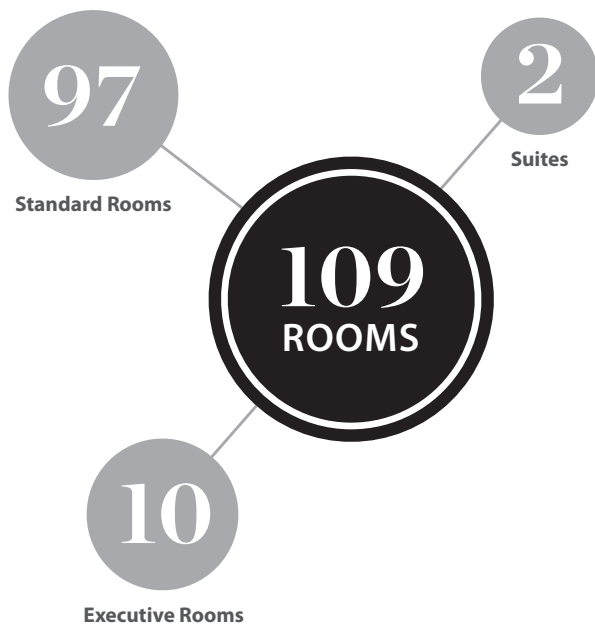

Guest Bedrooms

Whether you're in Nelspruit for business or for a family trip to the Kruger National Park, the rooms and suites at Southern Sun Mbombela are well-appointed with everything you'll need to feel at home and stay productive.

Rooms include:

- Air-conditioning
- Complimentary unlimited WiFi
- Tea and coffee station
- Mini fridge
- 18-hour in-room dining service
- Large work desk
- TV with selected DStv channels
- Large electronic safe

[READ MORE](#)