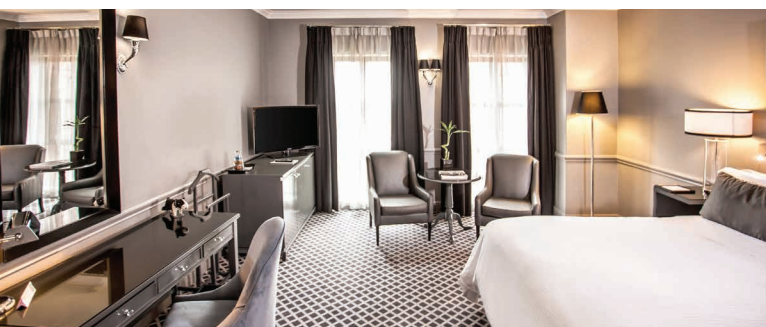

ACCOMMODATION

The boutique 54 on Bath hotel offers a range of comfortable, elegant, individually decorated rooms that overlook the beautiful surrounding gardens and Johannesburg city skyline.

- Air-conditioning
- Complimentary unlimited WiFi
- Tea and coffee station
- 24-hour in-room dining service
- Large work desk
- TV with selected DSTV channels
- Large electronic safe
- Mini bar

[READ MORE >](#)

75	60	12	3
ROOMS IN TOTAL	DELUXE ROOMS	EXECUTIVE ROOMS	LUXURY SUITES